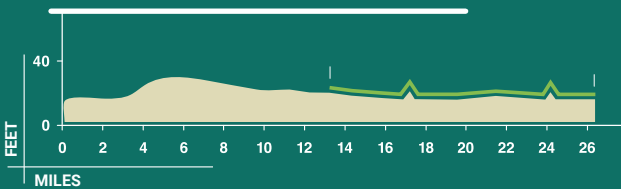

Yuengling®

VIRGINIA BEACH, VA

SHAMROCK MARATHON & ANTHEM HALF MARATHON

KEY

- MARATHON, HALF MARATHON & RELAY
- MILE MARKERS
- WATER STOP
in this order at each stop:
water, gatorade endurance, water
(porta-potties will be located at each water stop)
- ENERGY GEL STOP
- LIVE BAND
- DISC JOCKEY
- RADIO STATION

ELEVATION PROFILE

MARATHON CUTOFF TIMES

LOCATION	MILE POINT	CUTOFF TIME
West Gate of JEB Little Creek - Ft. Story	5.78	9:45 am
West Gate of JEB Little Creek - Ft. Story	9.1	10:45 am
Half Marathon Point	13.1	11:28 am
5th Street (Heading out)	15.43	12:07 pm
U-Turn by Prosperity Rd.	18.75	1:02 pm
Camp Pendleton Exit	22.1	1:55 pm
5th Street (Heading back)	23	2:06 pm