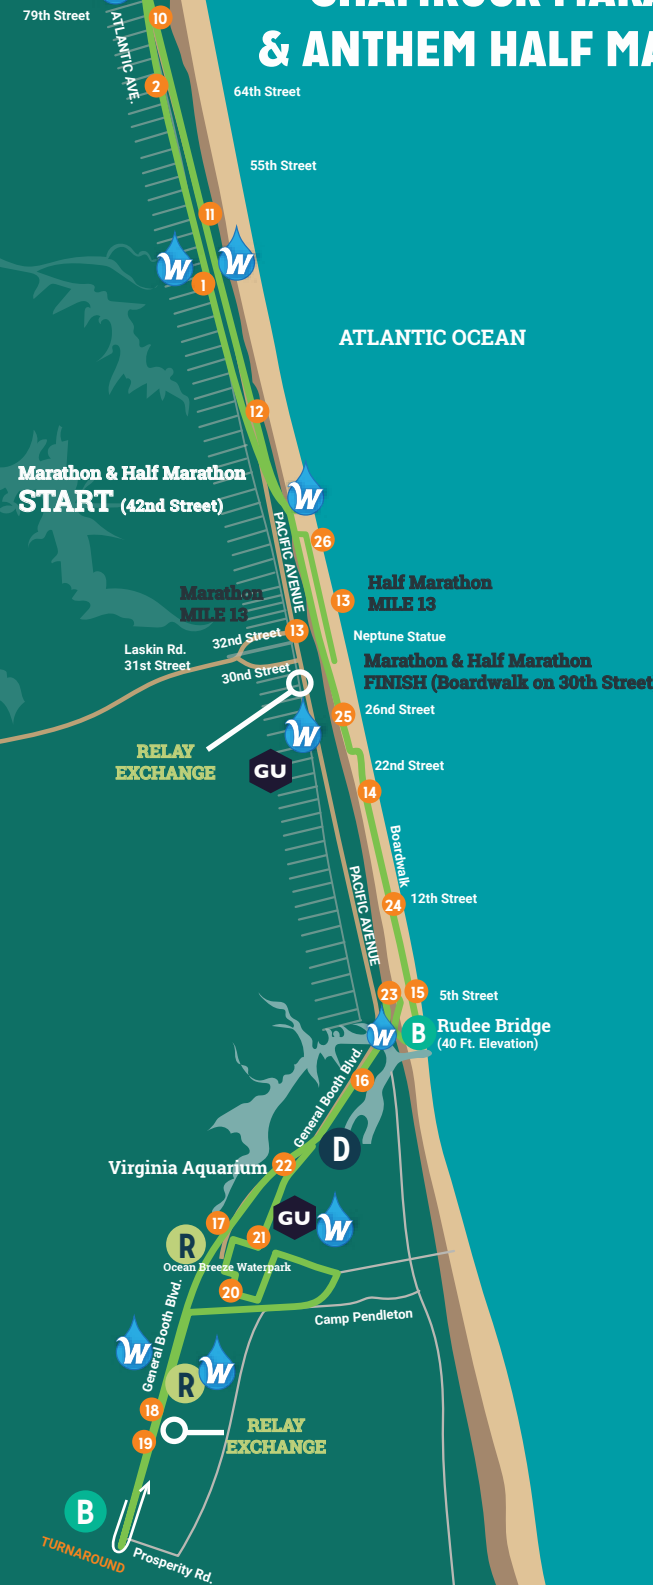

## KEY

MARATHON, HALF MARATHON & RELAY

MILE MARKERS

### WATER STOP

in this order at each stop:  
water, gatorade endurance, water  
(porta-potties will be located at each water stop)

ENERGY GEL STOP

LIVE BAND

DISC JOCKEY

RADIO STATION

## MARATHON CUTOFF TIMES

LOCATION	MILE POINT	CUTOFF TIME
West Gate of JEB Little Creek - Ft. Story	5.78	9:45 am
West Gate of JEB Little Creek - Ft. Story	9.1	10:45 am
Half Marathon Point	13.1	11:28 am
5th Street (Heading out)	15.43	12:07 pm
U-Turn by Prosperity Rd.	18.75	1:02 pm
Camp Pendleton Exit	22.1	1:55 pm
5th Street (Heading back)	23	2:06 pm

ATLANTIC OCEAN

Marathon & Half Marathon  
**START** (42nd Street)

Marathon  
**MILE 13**

Half Marathon  
**MILE 13**

Marathon & Half Marathon  
**FINISH** (Boardwalk on 30th Street)

RELAY  
EXCHANGE

Virginia Aquarium