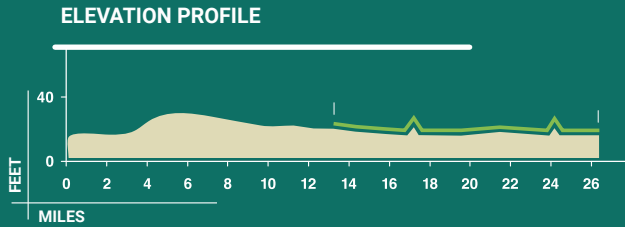

Yuengling

VIRGINIA BEACH, VA

SHAMROCK MARATHON & ANTHEM HALF MARATHON

KEY

MARATHON, HALF MARATHON & RELAY

MILE MARKERS

WATER STOP
in this order at each stop:
water, gatorade endurance, water
(porta-potties will be located at each water stop)

ENERGY GEL STOP

LIVE BAND

DISC JOCKEY

RADIO STATION

MARATHON CUTOFF TIMES

LOCATION	MILE POINT	CUTOFF TIME
West Gate of JEB Little Creek - Ft. Story	5.78	9:45 am
West Gate of JEB Little Creek - Ft. Story	9.1	10:45 am
Half Marathon Point	13.1	11:28 am
5th Street (Heading out)	15.43	12:07 pm
U-Turn by Prosperity Rd.	18.75	1:02 pm
Camp Pendleton Exit	22.1	1:55 pm
5th Street (Heading back)	23	2:06 pm