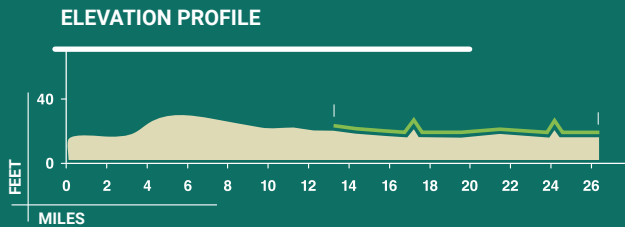

## MARATHON CUTOFF TIMES

LOCATION	MILE POINT	CUTOFF TIME
West Gate of JEB Little Creek - Ft. Story	5.78	9:45 am
West Gate of JEB Little Creek - Ft. Story	9.1	10:45 am
Half Marathon Point	13.1	11:28 am
5th Street (Heading out)	15.43	12:07 pm
U-Turn by Prosperity Rd.	18.75	1:02 pm
Camp Pendleton Exit	22.1	1:55 pm
5th Street (Heading back)	23	2:06 pm